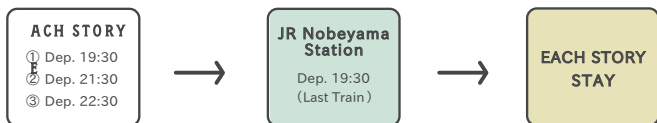

SHUTTLE BUS 10/4

【Venue Access | AM Shuttle】

Pay ¥1,000 for the shuttle bus at vehicle check-in when you arrive.

【Station/Stay Access | PM Shuttle】

Pay ¥1,000 for the shuttle bus at check-in before departure.