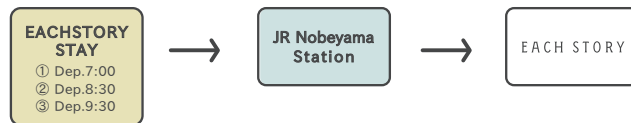

SHUTTLE BUS 10/5

【Venue Access | AM Shuttle】

Pay ¥1,000 for the shuttle bus at vehicle check-in when you arrive.