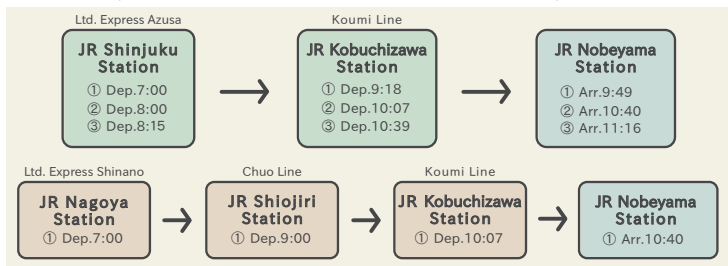

SHUTTLE BUS 10/4

【Venue Access | AM Shuttle】

Pay ¥1,000 for the shuttle bus at vehicle check-in when you arrive.

【Station/Stay Access | PM Shuttle】

Pay ¥1,000 for the shuttle bus at check-in before departure.

SHUTTLE BUS 10/5

【Venue Access | AM Shuttle】

Pay ¥1,000 for the shuttle bus at vehicle check-in when you arrive.

【Station Access | PM Shuttle】

Pay ¥1,000 for the shuttle bus at check-in before departure.